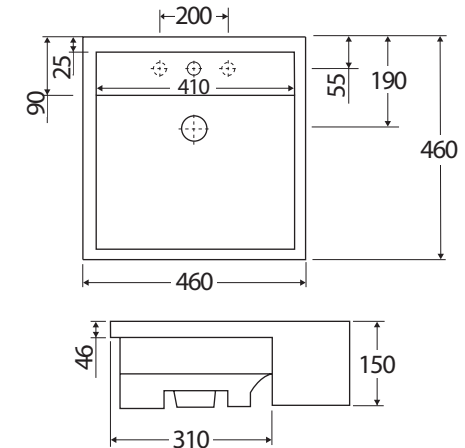

RAK Nova SEMI-RECESSED BASIN

Features

- Fully vitreous china with gloss white finish
- One or three tap holes, with overflow
- Requires 32 mm waste with overflow (not included)
- Capacity: 4.6 litres
- Weight: 17kg
- Chrome overflow ring available separately: **OVERFLOW**

Please note: Due to the nature of ceramic as a material, small variations in size and shape do occur. Ensure that the measurements of the purchased basin are checked physically BEFORE cutting any counter-top. Specification drawings are a guide only. Fienza will not be held liable for any errors made by external parties when cutting counter-tops.

Available in

1 Tap Hole
602101W

3 Tap Holes
602103W

Cleaning & Care

- Wipe with a clean, soft cloth and mild soapy water or non-abrasive bathroom cleaner. Test in an inconspicuous area before cleaning the whole basin.
- Avoid placing hot objects, such as hair straighteners, on any surface as these will cause discolouration and marking.
- Spills of hair dye, after-shave lotion, nail polish and remover, aerosol spray and other harsh chemicals should be removed immediately to prevent damage and discolouration. Clean immediately with mild soapy water using a clean, soft cloth.

While we aim to ensure specifications are correct at the time of publication, Fienza reserves the right to make modifications without prior notice. Physical colour may vary from image shown. All measurements are shown in millimetres. For ceramic products, please allow +/- 10 mm tolerance for manufacturing variance. Always use physical product measurements for mark-ups and roughing-in as the technical drawing may differ from actual product received.